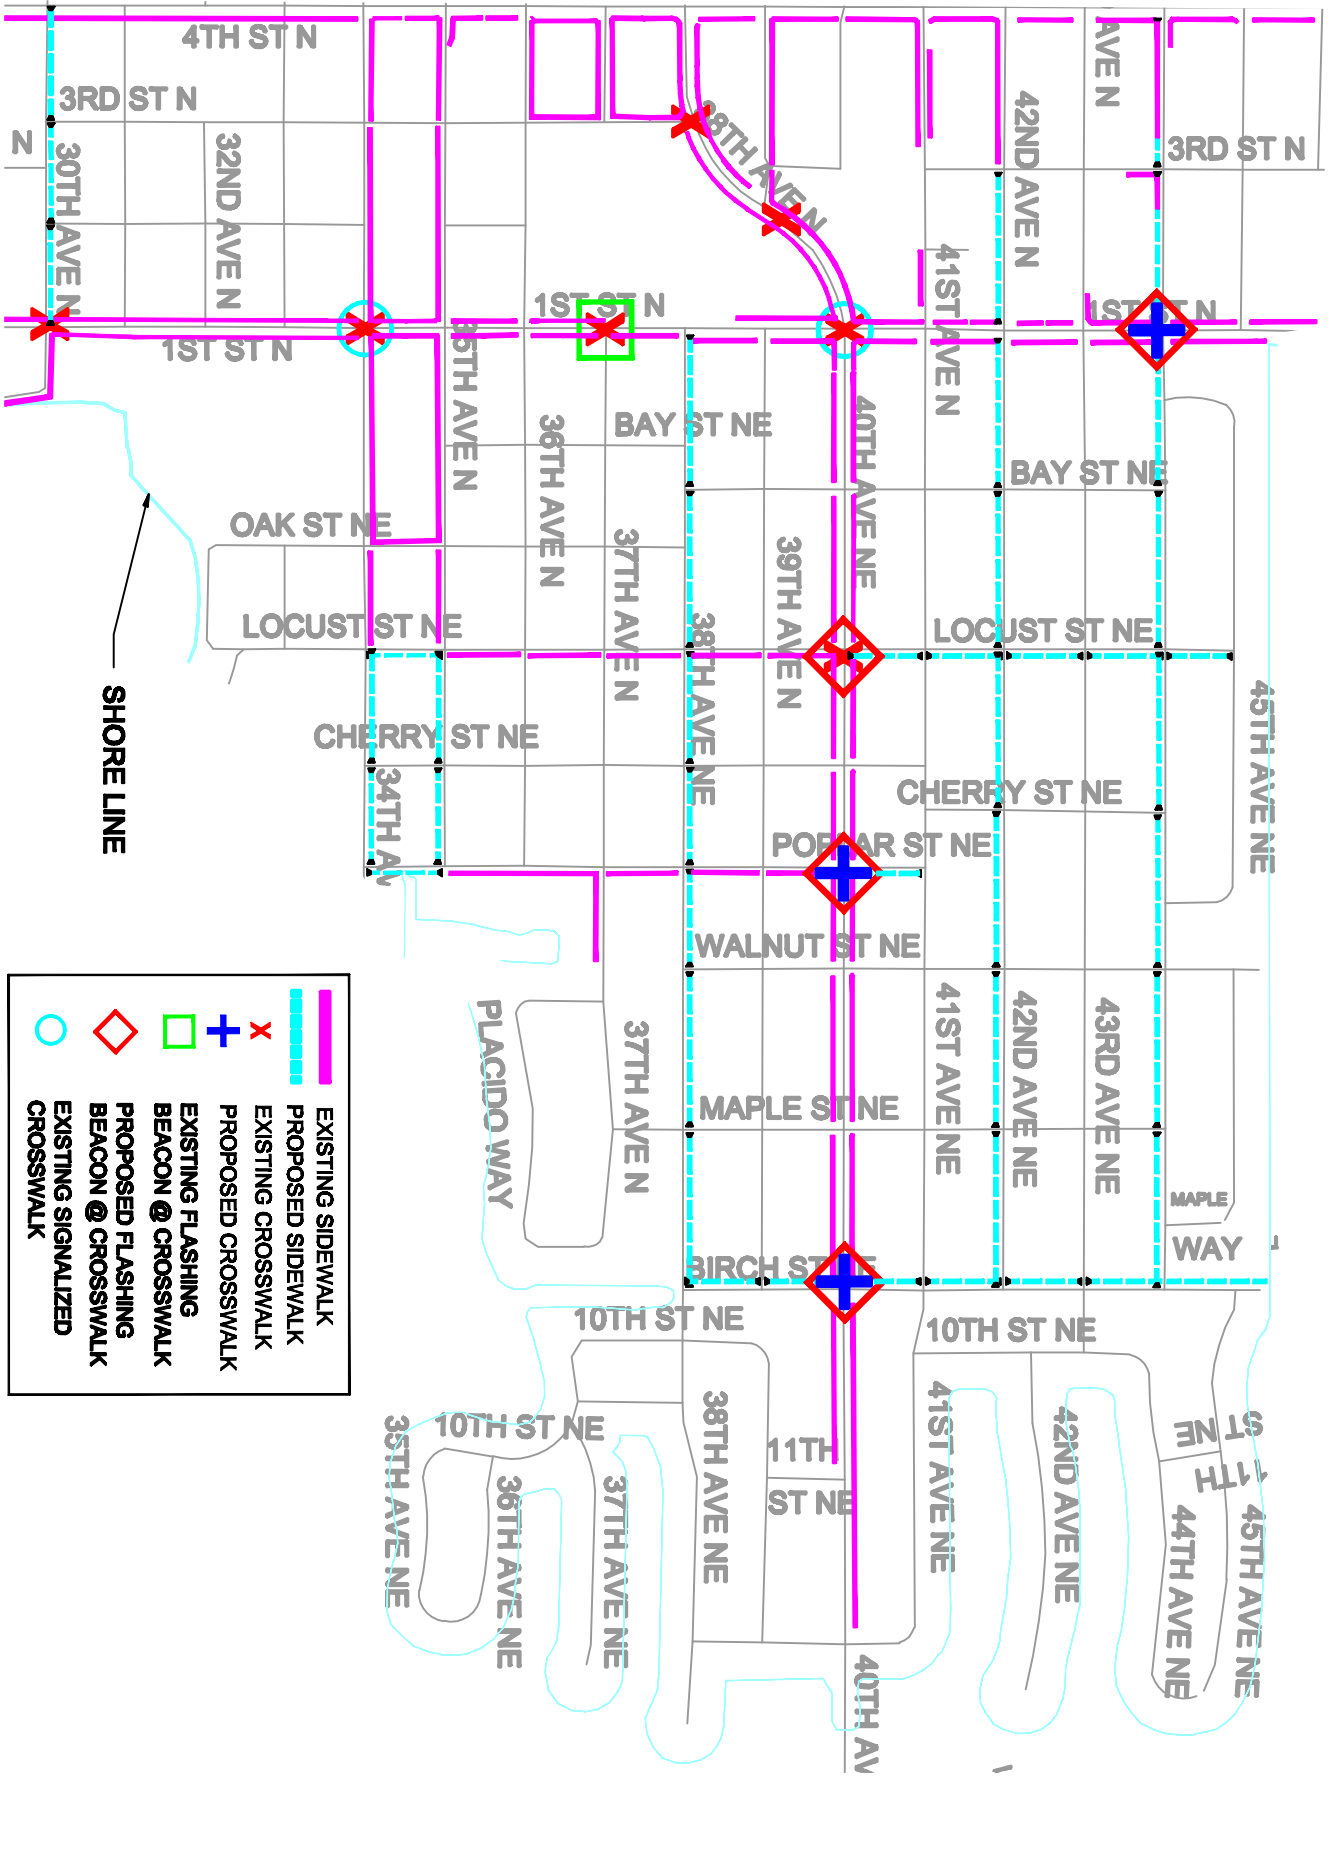

**CITY OF ST PETERSBURG
DEPARTMENT OF
TRANSPORTATION & PARKING**

TITLE:

**NORTH EAST PARK
NEIGHBORHOOD ASSOCIATION
TRAFFIC CIRCULATION PLAN**

DRAWN BY:	KGD	DATE:	July 28 2009
REV NO.:	03	REV DATE:	May 20, 2010
APPROVED BY:		DRAWING NO.:	TCP-101

	EXISTING SIDEWALK
	PROPOSED SIDEWALK
	EXISTING CROSSWALK
	PROPOSED CROSSWALK
	EXISTING FLASHING BEACON @ CROSSWALK
	PROPOSED FLASHING BEACON @ CROSSWALK
	EXISTING SIGNALIZED CROSSWALK

SHORE LINE